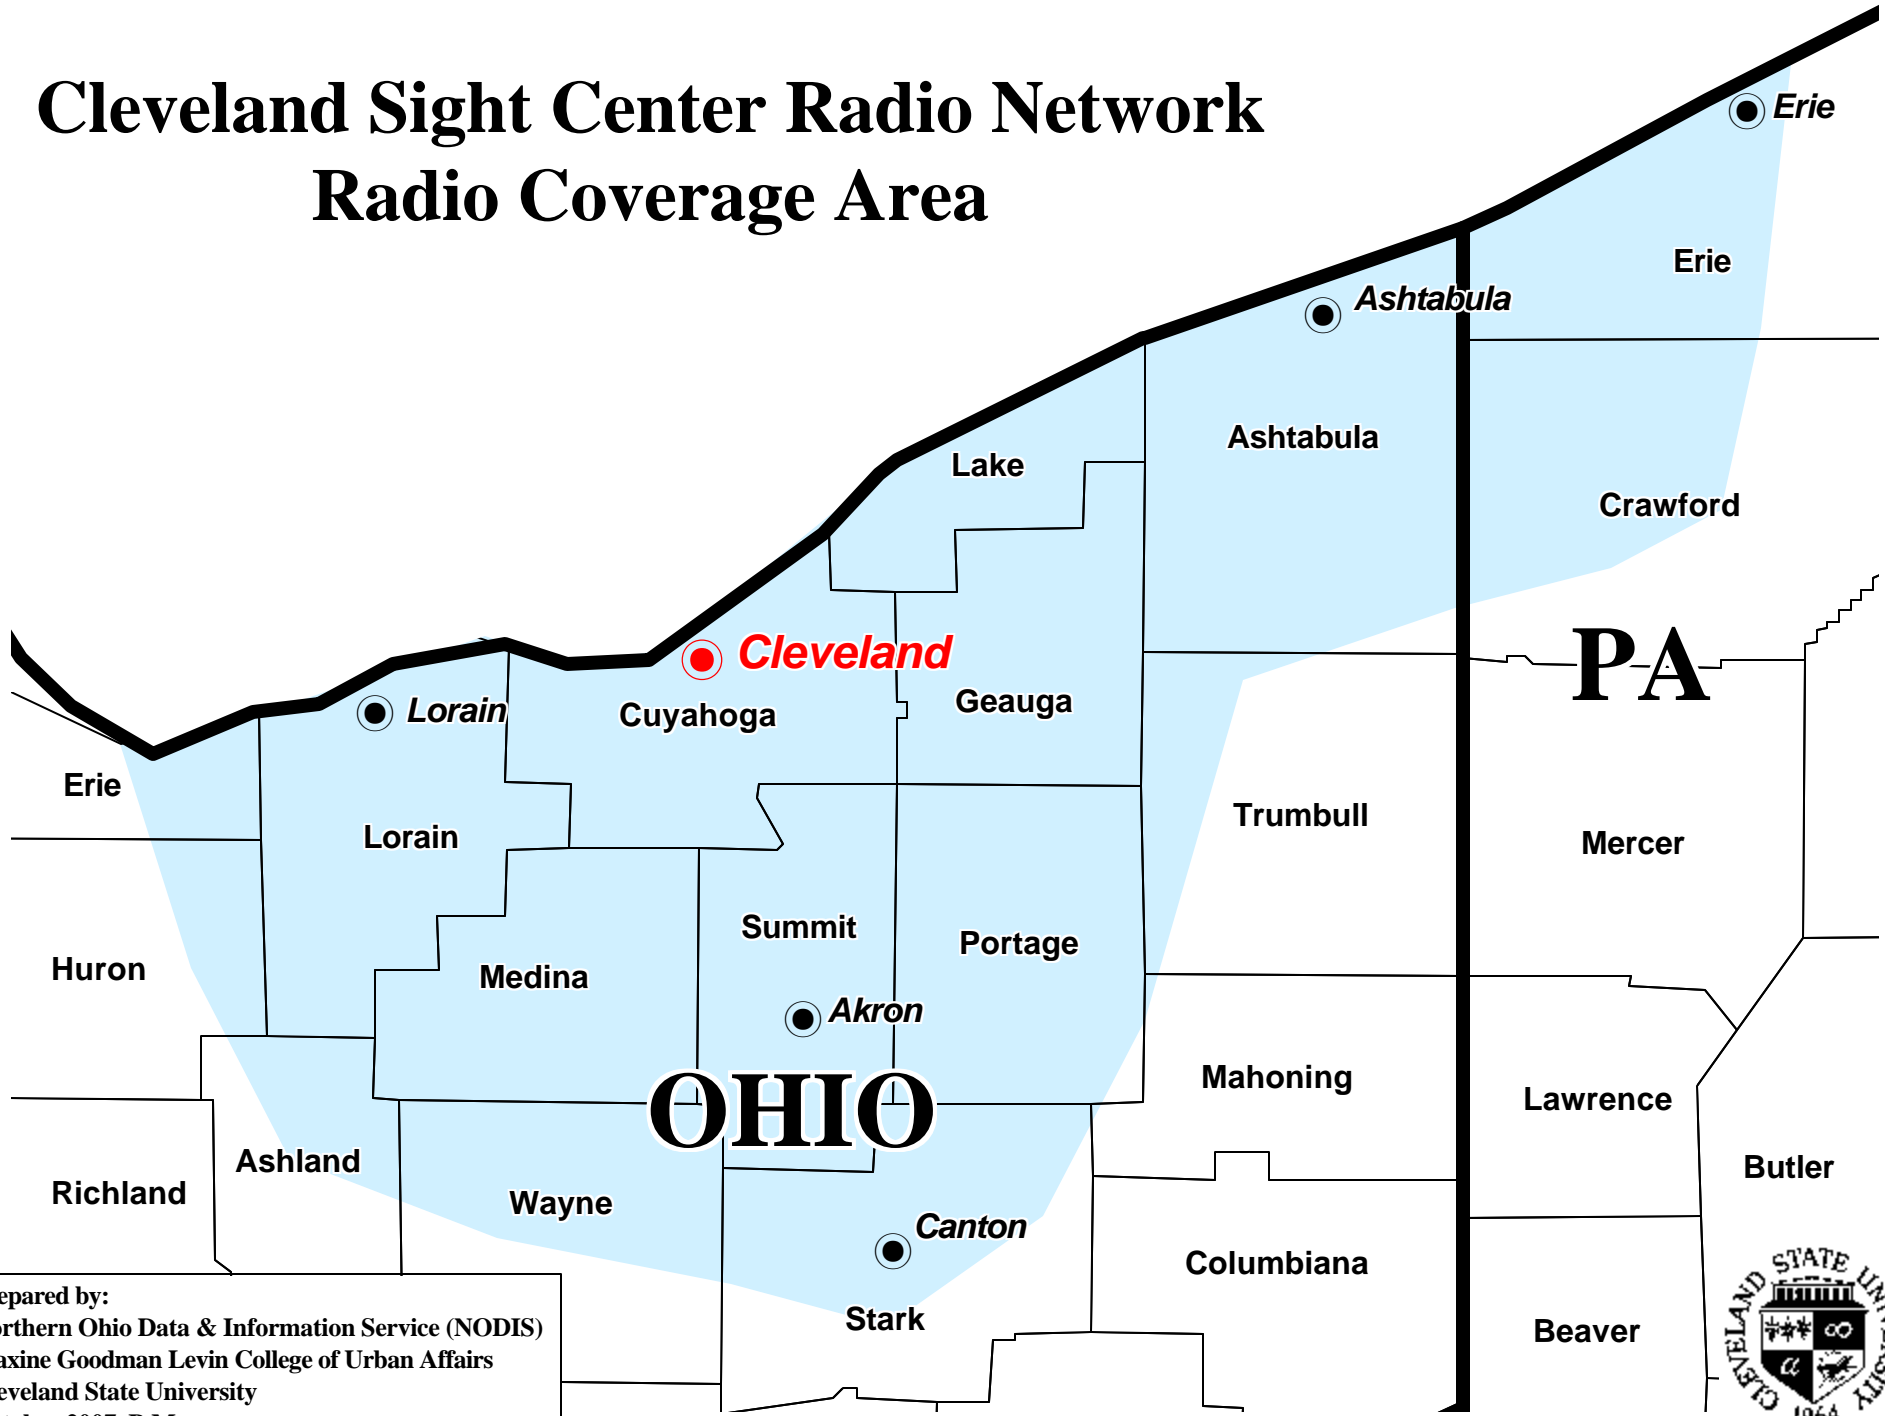

Cleveland Sight Center Radio Network Radio Coverage Area

Prepared by:
Northern Ohio Data & Information Service (NODIS)
Maxine Goodman Levin College of Urban Affairs
Cleveland State University
October 2007 B.Mc