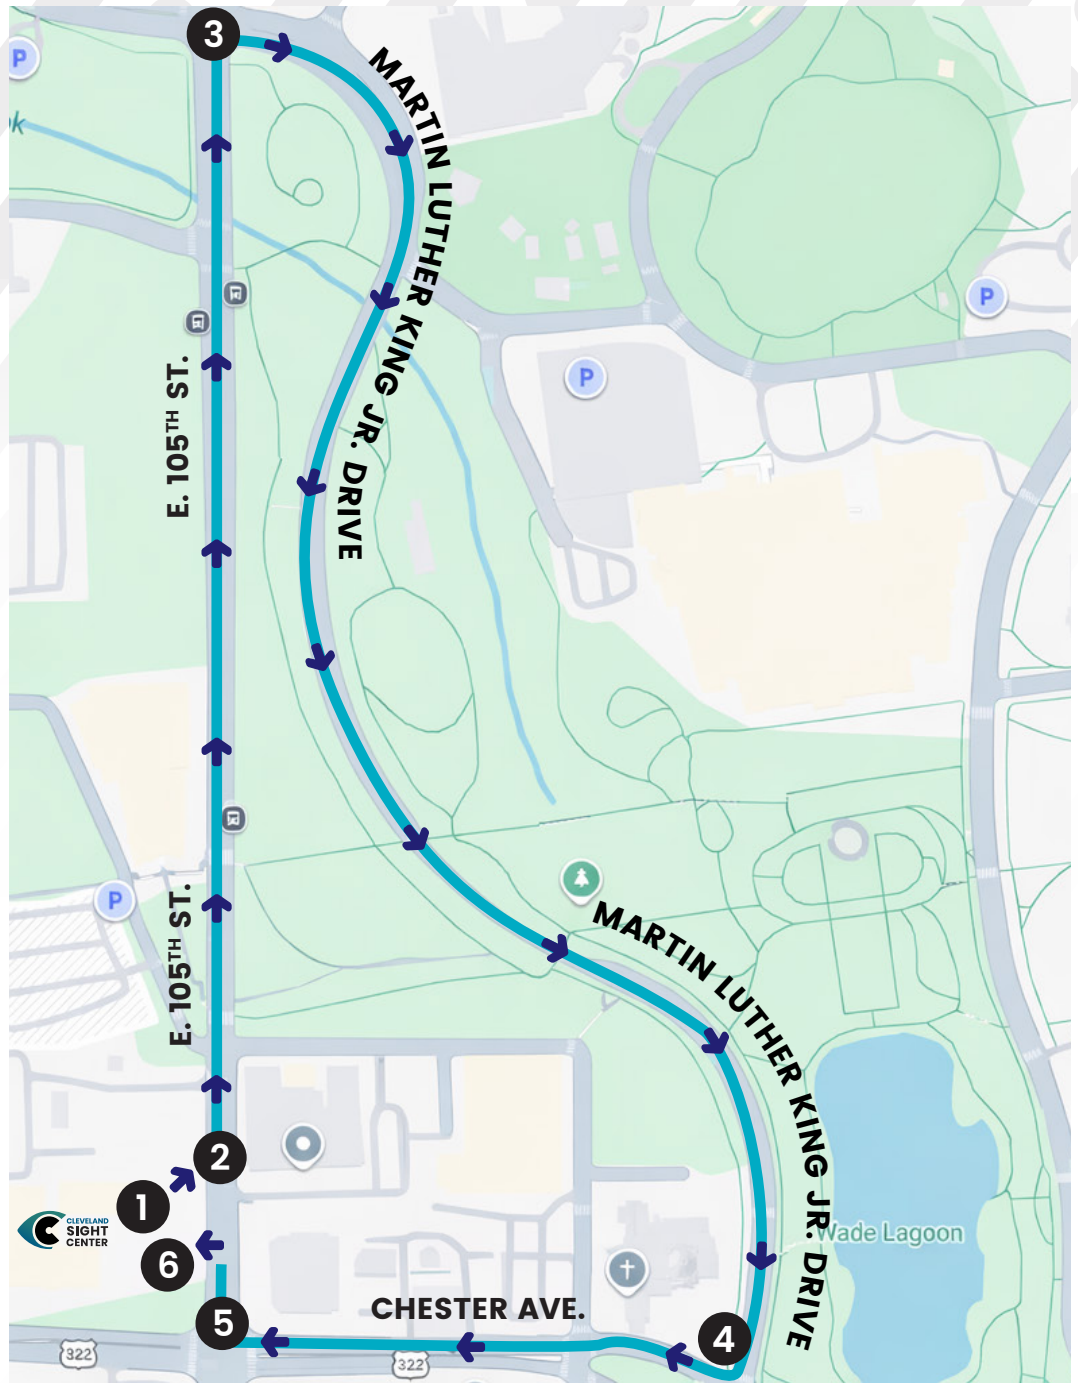

# WHITE CANE WALK

May 30, 2026

## KEY TIMES

10:00 a.m.  
Check In

11:00 a.m.  
Program

11:15 a.m.  
Walk Start

1:00 p.m.  
Event Concludes

## ROUTE

- 1 Depart via overflow parking lot (West)
- 2 Turn left on E 105th Street
- 3 Turn right on Martin Luther King Jr. Drive
- 4 Turn right on Chester Avenue
- 5 Turn right on E. 105th Street
- 6 Turn left onto property via overflow lot